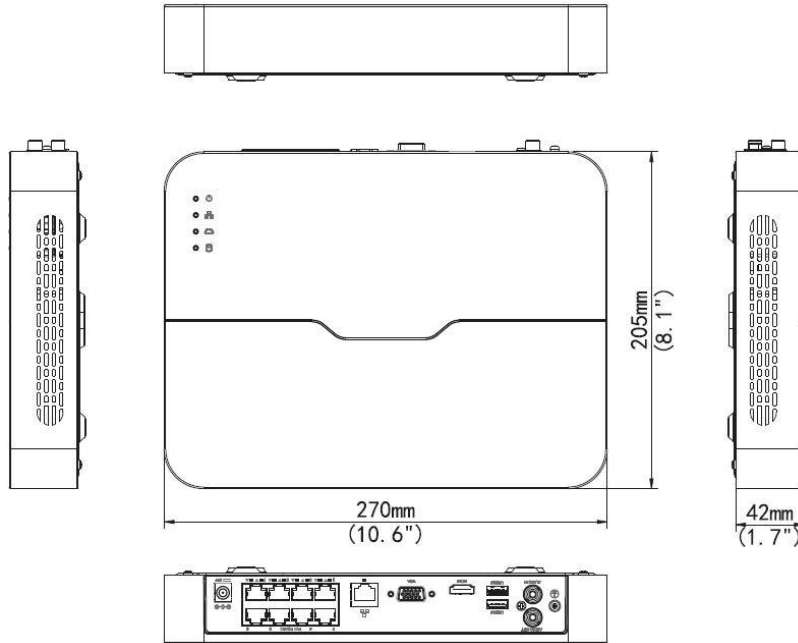

Specifications NVR201-08LP

Video and Audio

IP Video Input	8-ch
Two-way audio Input	1-ch, RCA

Network

Incoming bandwidth	80Mbps
Outgoing bandwidth	64Mbps
Remote connection	128

Video/Audio Output

HDMI/VGA Output	HDMI/VGA: 1920x1080p /60Hz, 1920x1080p /50Hz, 1600x1200 /60Hz, 1280x1024 /60Hz, 1280x720 /60Hz, 1024x768 /60Hz
Recording Resolution	4MP/3MP/1080p/960p/720p/D1/2CIF/CIF
Audio Output	1-ch, RCA
Synchronous Playback	8-ch

Decoding

Compression	H.264
Live view/ Playback	4MP/3MP/1080p/960p/720p/D1/2CIF/CIF
Capability	4 x 4MP@20, 8 x 720p@25

Hard Disk

SATA	1 SATA interface
Capacity	up to 6TB for each disk
External Interface	
Network Interface	1 RJ-45 10M/100M self-adaptive Ethernet Interface
Network Function	HTTP, TCP/IP, IPV4, UPNP, RTSP, UDP, SMTP, NTP, DHCP, DNS, IP Filter, PPPOE, DDNS, FTP, IP Server, P2P
USB Interface	Rear panel: 1 x USB2.0, 1 x USB3.0

PoE

Interface	8 independent 100 Mbps PoE network interfaces
Supported Standard	IEEE 802.3at

General

Power Supply	52V DC
Consumption (without HDD and PoE)	≤ 8 W
Working Temperature	-10°C ~ + 55°C (+14°F ~ +131°F)
Working Humidity	10% ~ 90%
Dimensions	270 × 205 × 42 mm (10.6" × 8.1" × 1.7")
Weight (without HDD)	≤ 0.72 Kg (1.59 lb)

Dimensions

Rear Panel